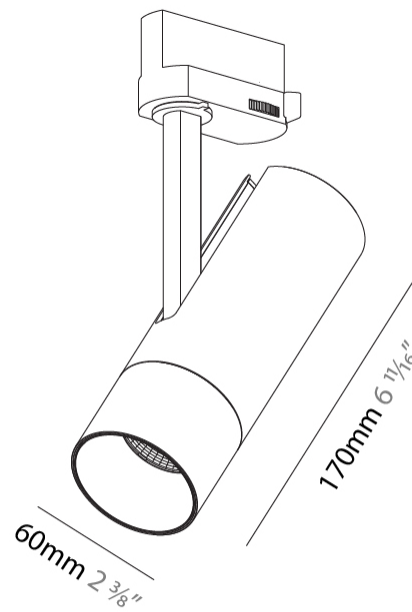

GENERAL

Series: Imagine
 Subseries: Imagine 60
 Brand: Prolicht
 Division: Architectural
 Mounting Type: Track
 Mounting Location: Ceiling

PHYSICAL

Shape: Cylinder
 Diameter (mm): 60
 Diameter (in): 2 ³/₈
 Height (mm): 170
 Height (in): 6 ¹¹/₁₆
 Max. Overall Height (mm): 190
 Max. Overall Height (in): 7 ¹/₂
 Light Distribution: Adjustable / Direct
 Weight (kg): 0.522
 Weight (lbs): 1.15
 Fixture Finish: SSR / BKV / CWI / CRY / HAB / UFT / ITA / RUA / FTG / MYG / LOD / PUS / FRO / FUP / KIA / POP / BLS / SPG / MEY / GOH / GUM / CHC / COM / ABZ / JAG / OBR / MOS / ROR
 Holder Finish: BLK / WHI / SIL
 Fixture Material: Aluminum Die Cast

OPTICAL

Optic°: Lens Pack - No Lens / Linear Spread Lens / Honeycomb / Spread Lens
 Beam Angle: 12

RATINGS AND CERTIFICATIONS

Certified By: Certified for North American Standards
 IP rating: IP20

IMAGINE 60 TRACK